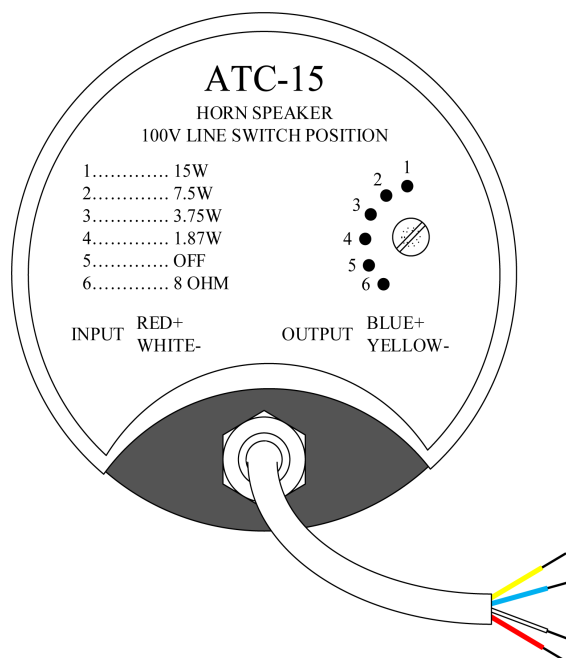

Key features include

- 10, 15 and 30 Watts rated RMS power respectively
- Adjustable power tapings on all models including 8 Ohm
- Response from 125Hz to 14KHz
- High SPL output
- 120, 110 and 100 degree dispersion respectively
- IP66 rating on ATC15 and ATC30

ATC10

Rated Power (RMS)	10 W
Power Taps	10W, 5W, 2.5W, 1.25W, 8 Ohm
Sensitivity	106db(1W 1M)
Freq. Range	300 Hz- 8 KHz
Dispersion	120 degree
Weight	1.3 Kg

ATC15

Rated Power (RMS)	15 W
Power Taps	15W, 7.5W, 3.75W, 1.87W, 8 Ohm
Sensitivity	108db(1W 1M)
Freq. Range	125Hz-14 KHz
Dispersion	110 degree
Weight	3.2 Kg
Water Protection	IP66

ATC30

Rated Power (RMS)	30 W
Power Taps	30W,15W, 7.5W, 3.75W, 8 Ohm
Sensitivity	110db(1W 1M)
Freq. Range	125 Hz- 14 KHz
Dispersion	100 degree
Weight	3.5Kg
Water Protection	IP66