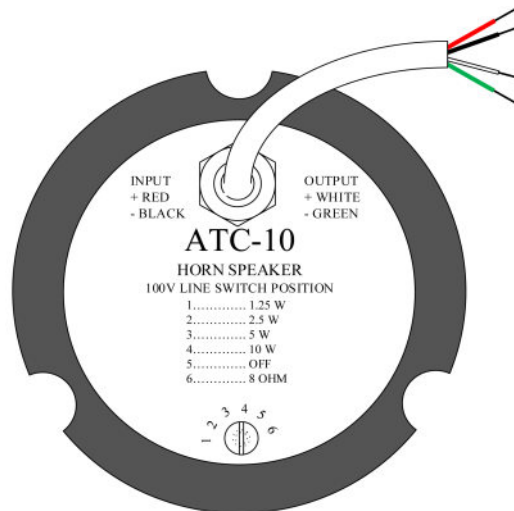

ATC10 ATC15 ATC30

Horn Speakers

The Australian Monitor ATC 10, ATC 15 and ATC 30 are constant voltage horn speakers designed for rugged and high performance applications. The tough ABS plastic construction makes them perfect for outdoor or indoor applications.

Each model is supplied with a supervisory capacitor to allow monitoring within an emergency evacuation system.

The ATC 10, 15 and 30 produce amazing SPL, sonics and clarity. The perfect solution for schools, sports grounds and evacuation applications.

Key features include

- 10, 15 and 30 Watts rated RMS power respectively
- Adjustable power tapings on all models including 8 Ohm
- Response from 125Hz to 14KHz
- High SPL output
- 120, 110 and 100 degree dispersion respectively
- IP66 rating on ATC15 and ATC30

ATC10

Rated Power (RMS)	10 W
Power Taps	10W, 5W, 2.5W, 1.25W, 8 Ohm
Sensitivity	106db(1W 1M)
Freq. Range	300 Hz- 8 KHz
Dispersion	120 degree
Weight	1.3 Kg

ATC15

Rated Power (RMS)	15 W
Power Taps	15W, 7.5W, 3.75W, 1.87W, 8 Ohm
Sensitivity	108db(1W 1M)
Freq. Range	125Hz-14 KHz
Dispersion	110 degree
Weight	3.2 Kg
Water Protection	IP66