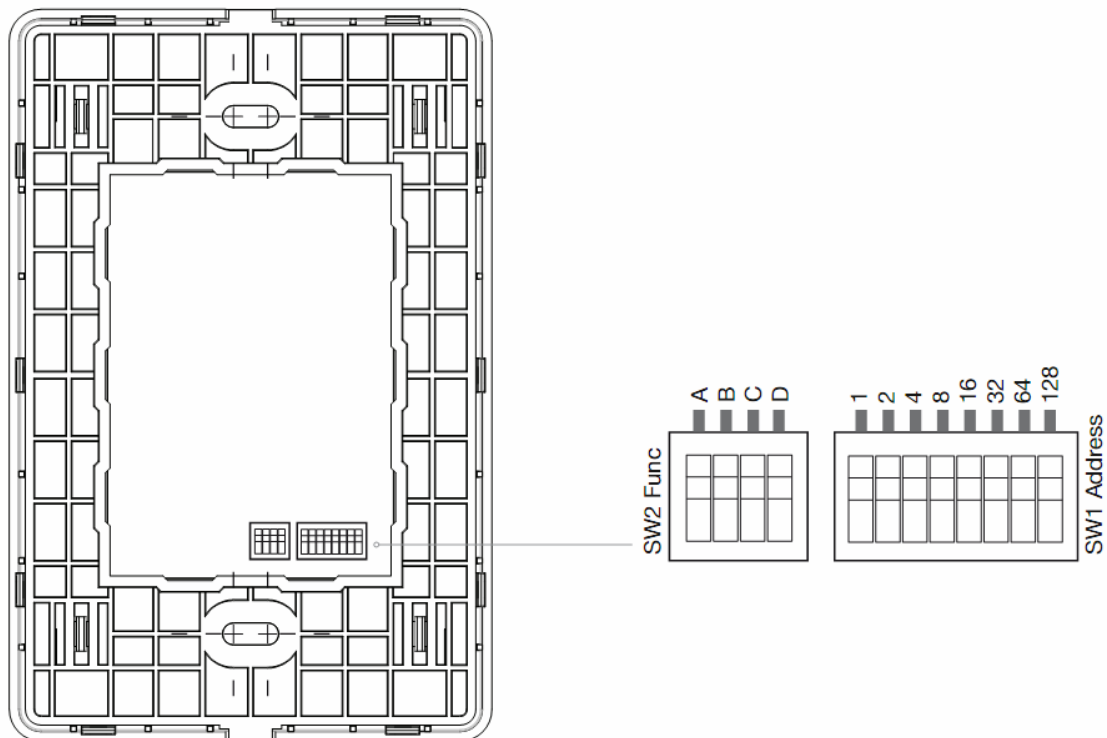

### ICON-CP Addressing

The Revolution series control panels (ICON-CP) have two banks of DIP switches on the rear of the control panel. The first bank of switches labelled SW1 allows the user to address the panel for RS485 communications. The second bank of switches allows the user to set up the LED functions for the remote panel.

#### SW1:

RS485 addresses 1-240 are allowed. Any address outside this range will cause the panel to blink its LED's indicating a communication error.

Address 0 is invalid and should not be used.

The switch settings for all valid binary addresses are listed in the tables below.