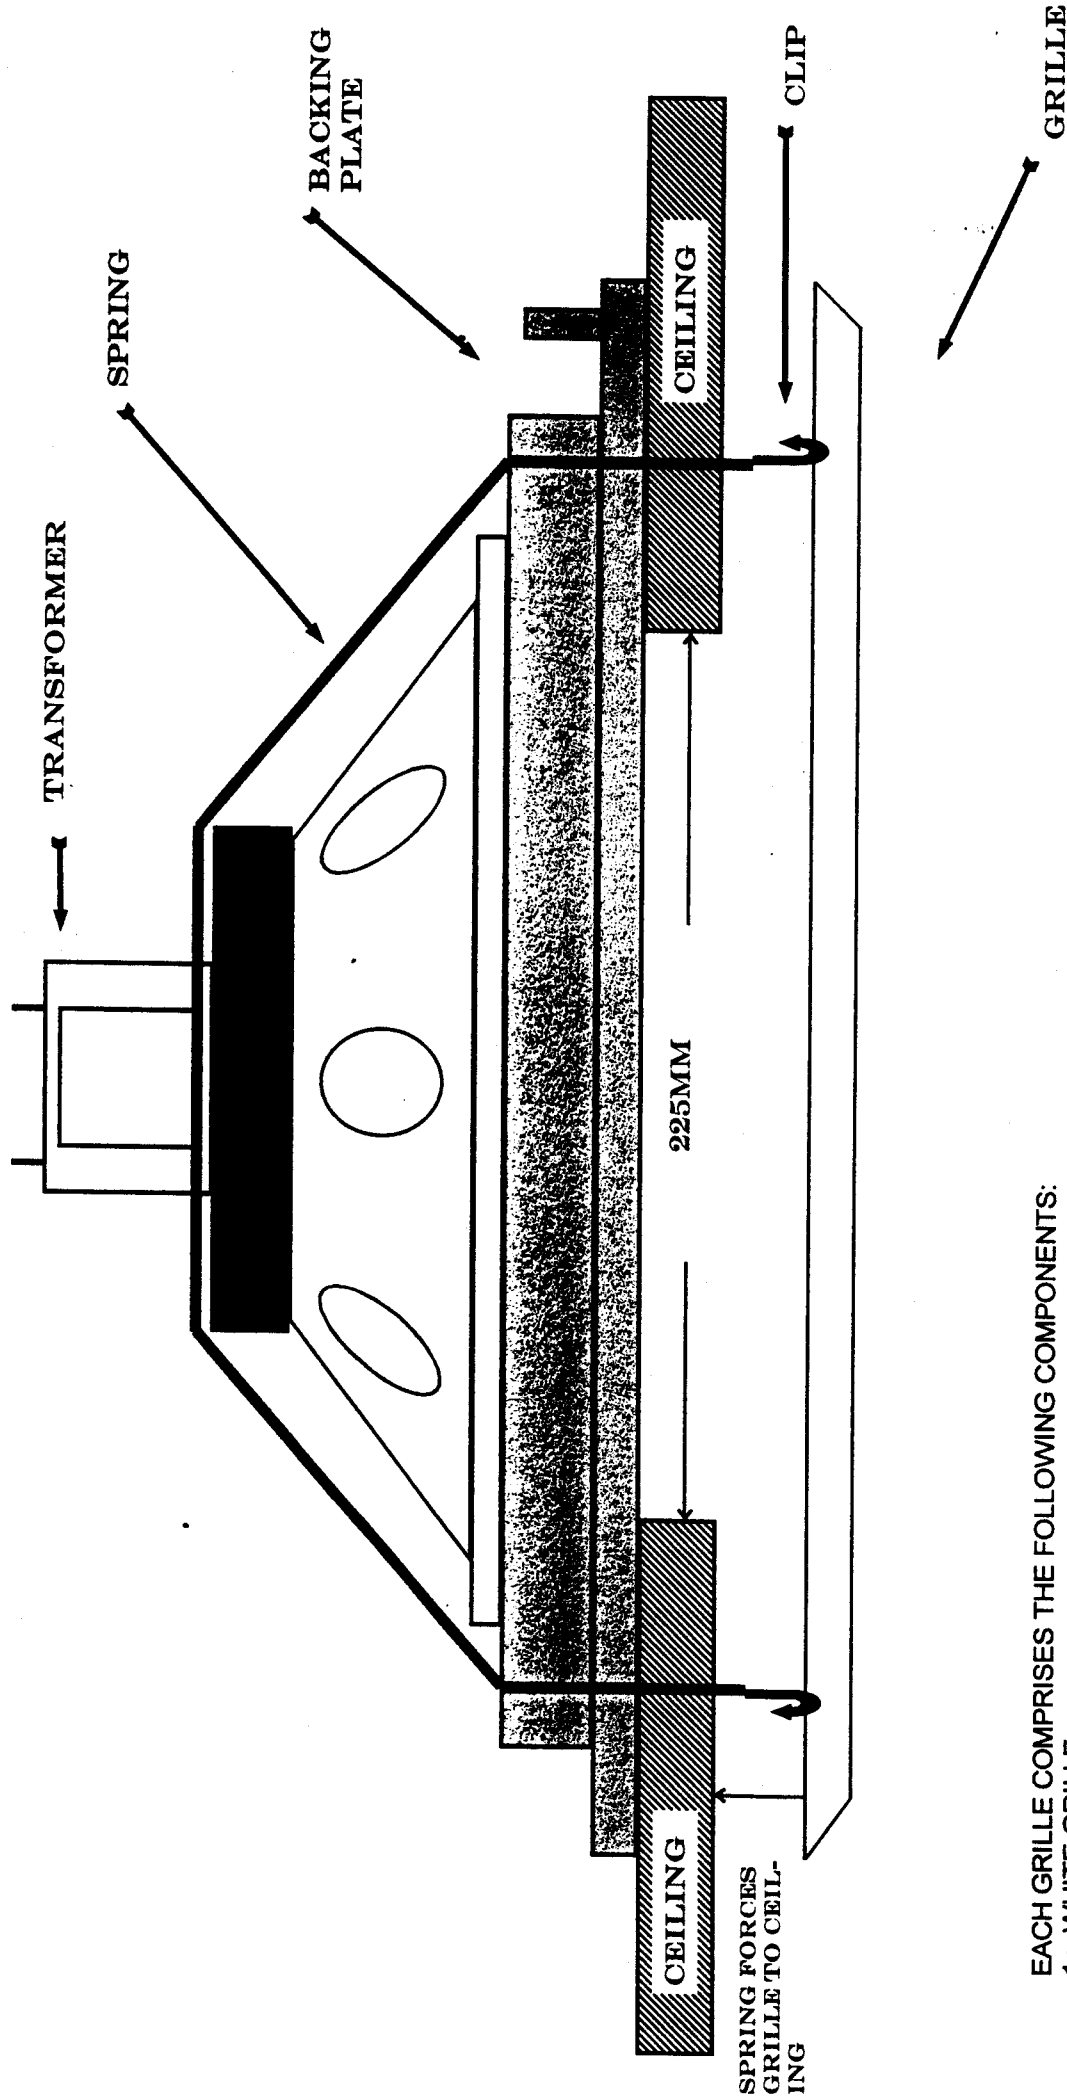

**ASSEMBLY DIAGRAM FOR THE ATP817 TORSION MOUNT CEILING GRILLE**

EACH GRILLE COMPRISES THE FOLLOWING COMPONENTS:

- 1 x WHITE GRILLE
- 1 x BLACK BACKING PLATE
- 1 x SPRING
- 2 x CLIP SETS