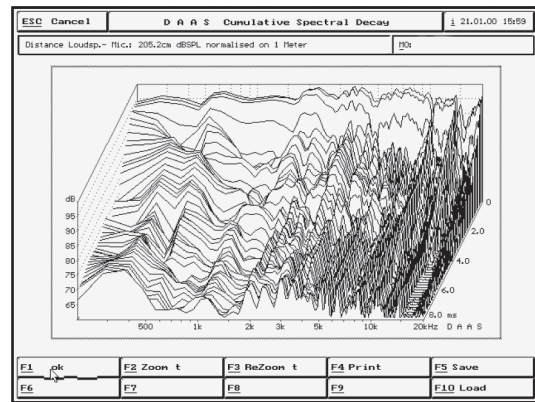

Two Way Crossover