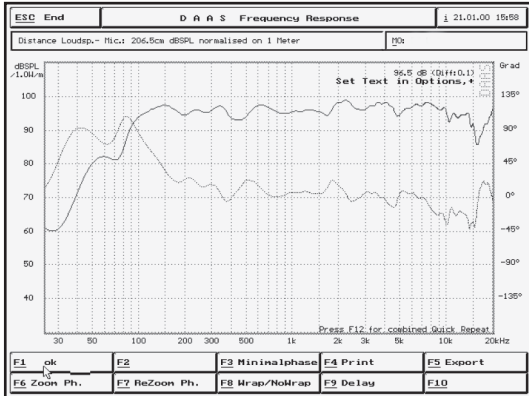

Two Way Crossover