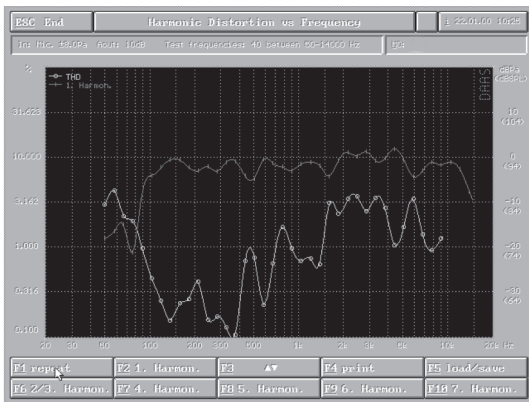

Two Way Crossover