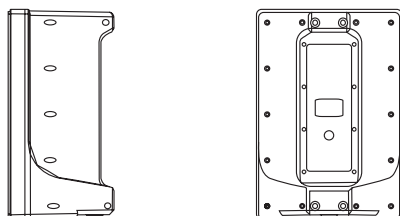

**AUCKLAND (NZ SALES)**

Phone: (09) 415 9426

Email: [audiottlx@nznet.gen.nz](mailto:audiottlx@nznet.gen.nz)

ABN 78001345482 Incorporated in NSW

Two Way Crossover

Accessories: **XR12**

- XR12 CVR Heavy Duty Cover
- AMIS LSB1 Wall Mount Brackets
- ATC 303 Tripod Speaker Stand
- ATC 304 Heavy Duty Tripod Speaker Stand
- ATC 305 Winch Up Speaker Stand