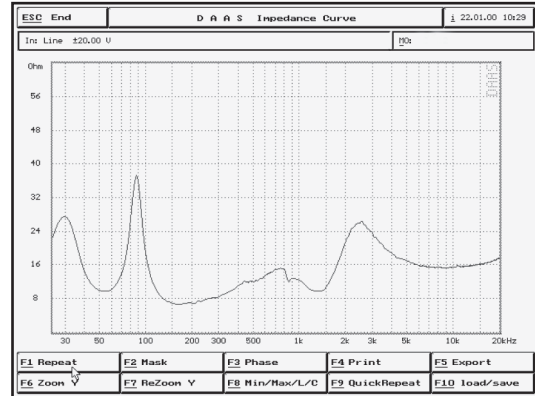

Two Way Crossover