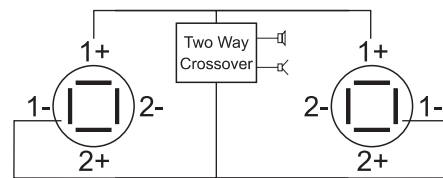

Two Way Crossover