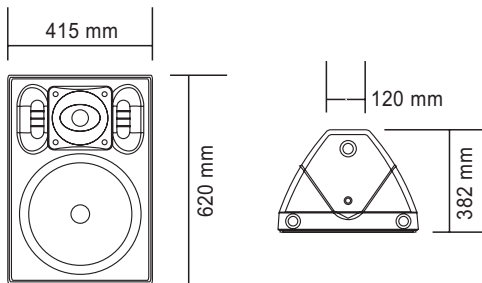

Two Way Crossover